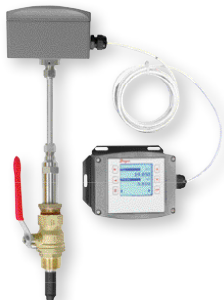

REMOTE DISPLAY FOR SERIES IEF AND IEFB

Convenient Access to IEF and IEFB Meter Readings

Flow Transmitters, Electromagnetic, Thermal Energy Meter / Flow Transmitters, Electromagnetic, Remote Display

Full functional display
A-IEF-FDSP-RM

Indicator display
A-IEF-IDSP-RM

Shown with IEF-HN-PG and
A-IEF-VLV-BR accessory valve

Full functional display
A-IEF-FDSP-RM

The **Series A-IEF Remote Display** can be installed almost anywhere near a Series IEF flow transmitter or IEFB thermal energy meter. Both the indicator display (A-IEF-IDSP-RM) and the full functional display (A-IEF-FDSP-RM) have a maximum display cable length of 100 ft (30 m) to permit easy viewing of flow readings. The full functional display allows for convenient adjustment of configuration settings and allows the user to save the IEF or IEFB configuration settings to a computer for printing.

BENEFITS/FEATURES

- Full functional display can be used to set up the IEF/IEFB and adjust the settings if it is installed in a hard-to-reach location
- Indicator display makes it convenient to read process values if the meter is inaccessible
- Varying cable lengths of up to 100 ft (30 m) allows for flexible installation on a wall or pipe mount
- Easy to install and wire in the field