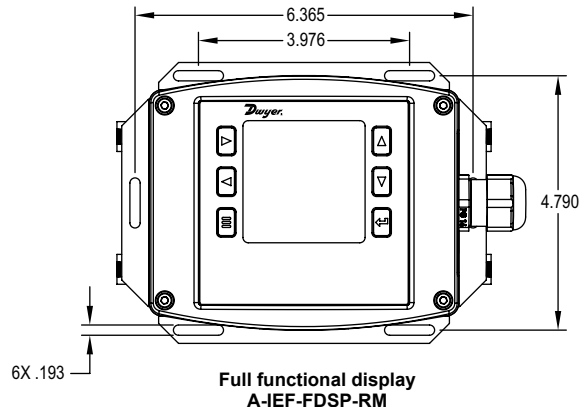

Indicator display
A-IEF-IDSP-RM

Shown with IEF-HN-PG and
A-IEF-VLV-BR accessory valve

Full functional display
A-IEF-FDSP-RM

The **Series A-IEF Remote Display** can be installed almost anywhere near a Series IEF flow transmitter or IEFB thermal energy meter. Both the indicator display (A-IEF-IDSP-RM) and the full functional display (A-IEF-FDSP-RM) have a maximum display cable length of 100 ft (30 m) to permit easy viewing of flow readings. The full functional display allows for convenient adjustment of configuration settings and allows the user to save the IEF or IEFB configuration settings to a computer for printing.

BENEFITS/FEATURES

- Full functional display can be used to set up the IEF/IEFB and adjust the settings if it is installed in a hard-to-reach location
- Indicator display makes it convenient to read process values if the meter is inaccessible
- Varying cable lengths of up to 100 ft (30 m) allows for flexible installation on a wall or pipe mount
- Easy to install and wire in the field

SPECIFICATIONS

Temperature Limits: Ambient: -4 to 158°F (-20 to 70°C); Storage: -40 to 185°F (-40 to 85°C).
Display: 3.3" diagonal graphic LCD. Backlight (full functional display only).
Enclosure Material Housing: Powder coated die cast aluminum.
Enclosure Rating: NEMA 4X (IP66).
Electrical Connection: Removable terminal blocks, #22 AWG (100 ft (30 m) max).
Mounting: Wall or pipe mount.
Mounting Orientation: Any orientation.
Weight: 2.46 lbs (1.12kg).
Compliance: CE.

MODEL CHART

Model	Description
A-IEF-IDSP-RM	A-IEF-DSP-RM indicator remote display
A-IEF-FDSP-RM	A-IEF-DSP-RM full functional remote display

ACCESSORIES

Model	Description
A-IEF-CBL-50	Plenum rated cable 50 ft (15.2 m)